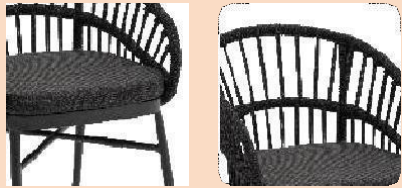

The chair's frame is expertly powder-coated, ensuring resilience against the elements, while the seat is adorned with intricately woven aluminum rope for a touch of elegance. With its enduring durability and captivating trendy aesthetic, Nikita is a perfect choice for various hospitality settings, seamlessly blending style and longevity to enhance outdoor spaces.