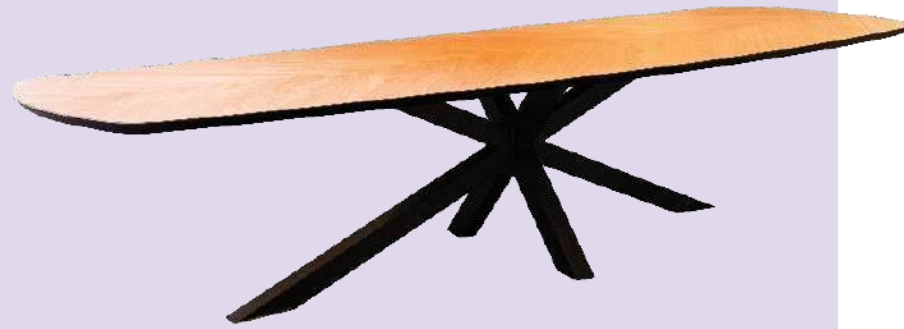

SL Table

Xerxes Metal

Xerxes Wood

Keira

Keira stands as an exquisite restaurant table, crafted from solid oak wood and coated in a durable polyurethane lacquer for heightened resilience. Explore a diverse spectrum of wood colors and dimensions to tailor this beautiful piece to your unique preferences.