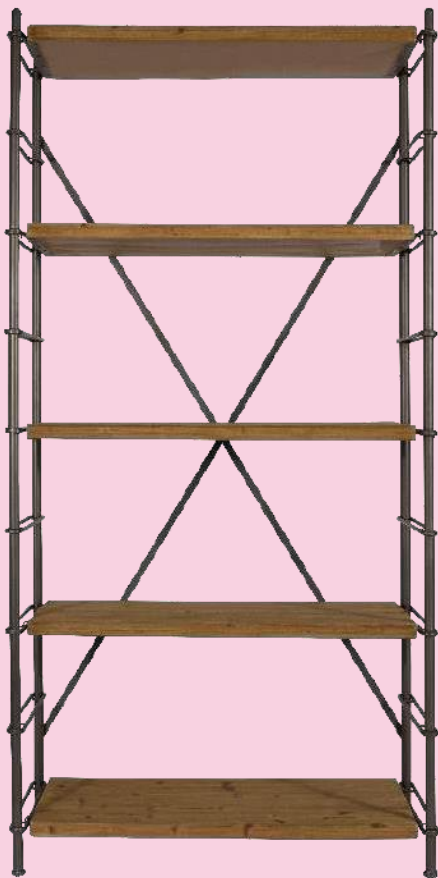

Iron Shelf

Iron Shelf is a perfect blend of functionality and style. Boasting four shelves crafted from wood and sturdy iron, this piece is an ideal choice for those seeking a vintage or industrial aesthetic. Its minimalist yet timeless design effortlessly adds character to any space, providing both form and function. Simple, yet eye-catching, is a versatile addition that complements diverse interior styles.