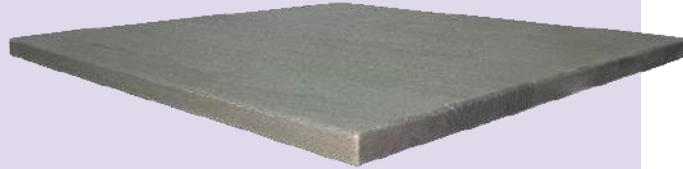

Cleo Table Top