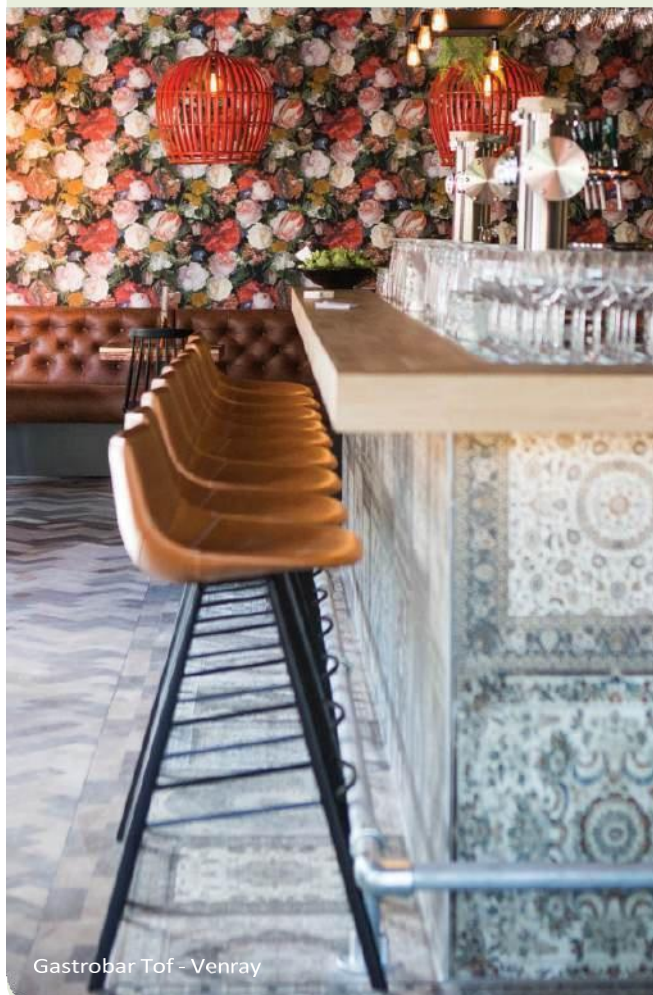

Micky BK

Micky M BK (Wooden Back)

Micky M BK

Franky Bar Stool Brown

The fusion of decorative stitching on the vintage shell, along with the clean lines of the base, imparts a distinctly contemporary design to both the chair and barstool.