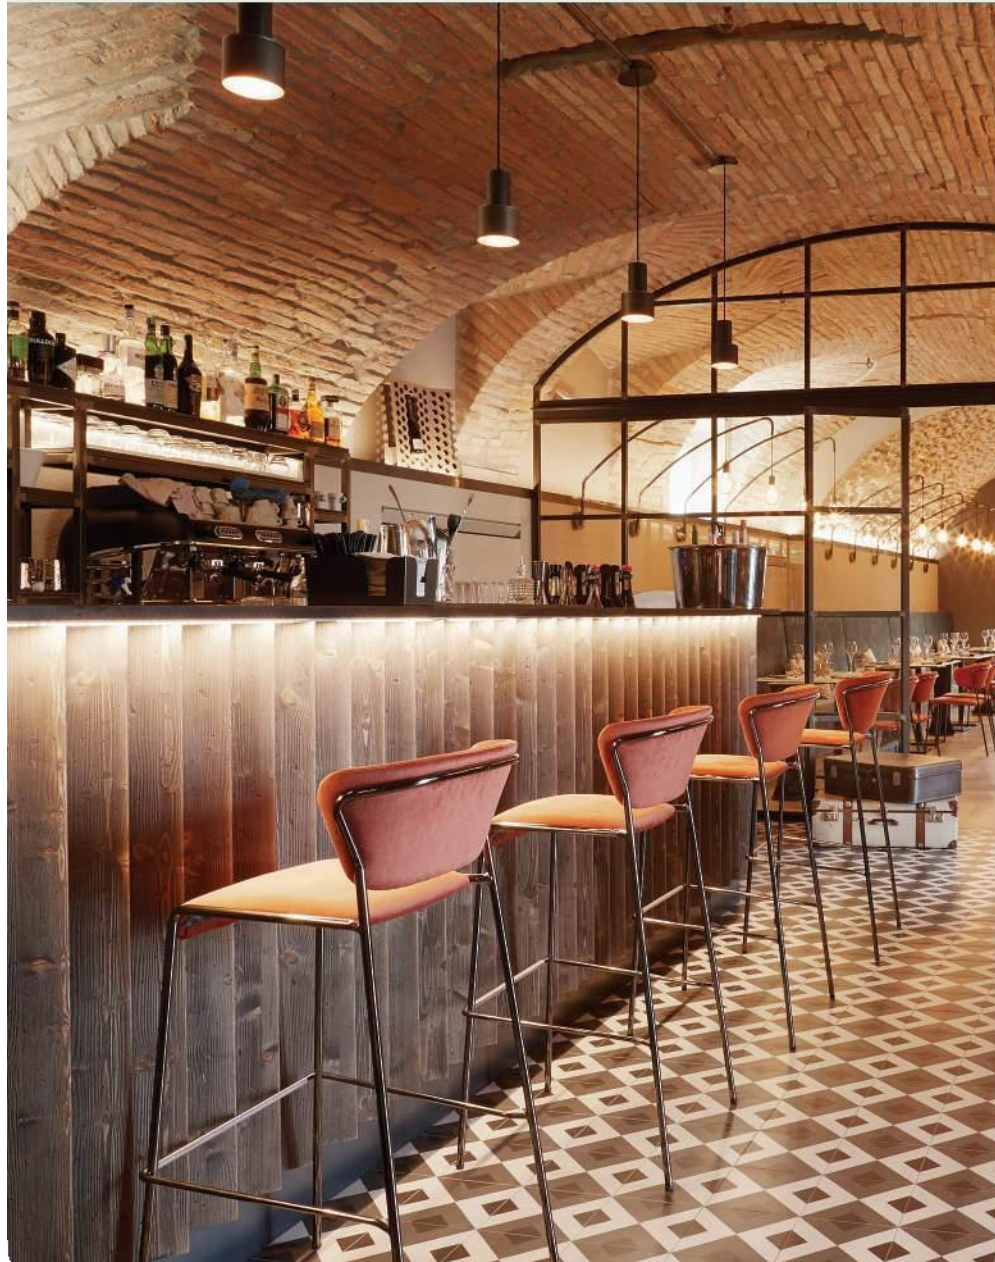

NEW

Lina 2855

This barstool is designed to furnish environments with an original and modern stylishness. Barstool with frame in steel. The seat and back can be upholstered in fabric or in eco-leather. This product is available in different colors.

NEW Lina 2854

Poppy BK

NEW Temple BK