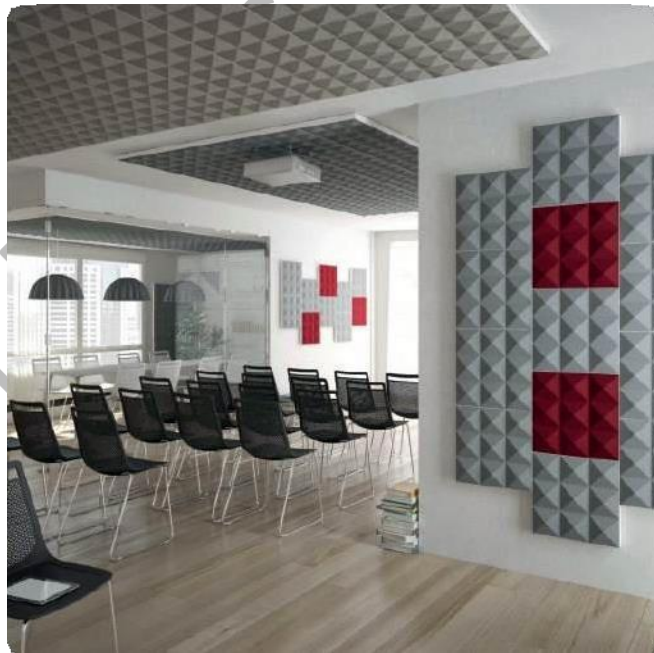

Acoustic Panels

Step into the world of Acoustic Panels—a revolutionary series designed to transform shared spaces into dynamic realms of adaptability. In places of gathering and connection, diversity thrives, and these panels cater to individual tastes. The environment transcends mere functionality, evolving into a sensory experience.

Available in an array of colors and finishes, the panels offer limitless graphic compositions. From work-station dividers to wall panels and ceiling fixtures, these acoustic marvels seamlessly integrate into diverse settings, embracing the fusion of aesthetics and functionality. Elevate your space with a symphony of design possibilities, as Acoustic Panels redefine the essence of shared environments.