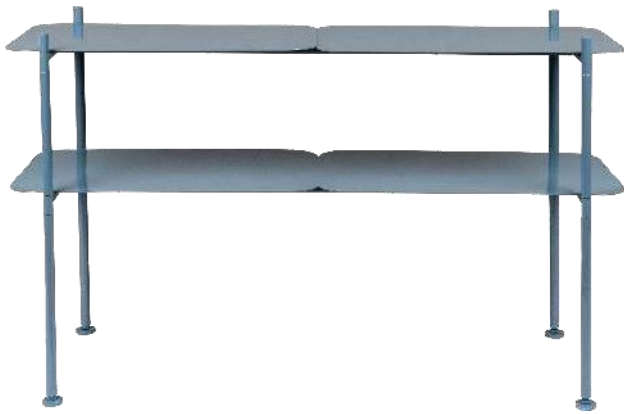

River Cabinet L